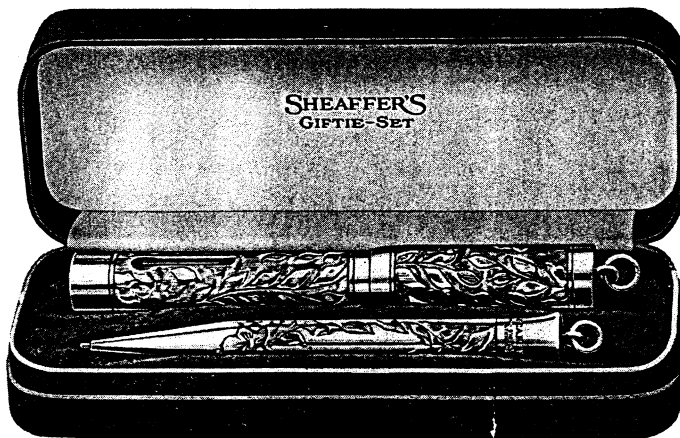

The "Gifts That Last"

Sheaffer's Giftie Sets

Regular length—pen five inches, pencil five inches

Set No.	Pcl. No.	Pcl. Price	Pen No.	Pen Price	Set Price
B7	—BP	—Sterling\$ 6.00	26PC—Sterling	\$10.50	\$ 16.00
De Luxe	DHE—14K G. G.	50.00	366HEC—14K Green Gold....	52.00	100.00